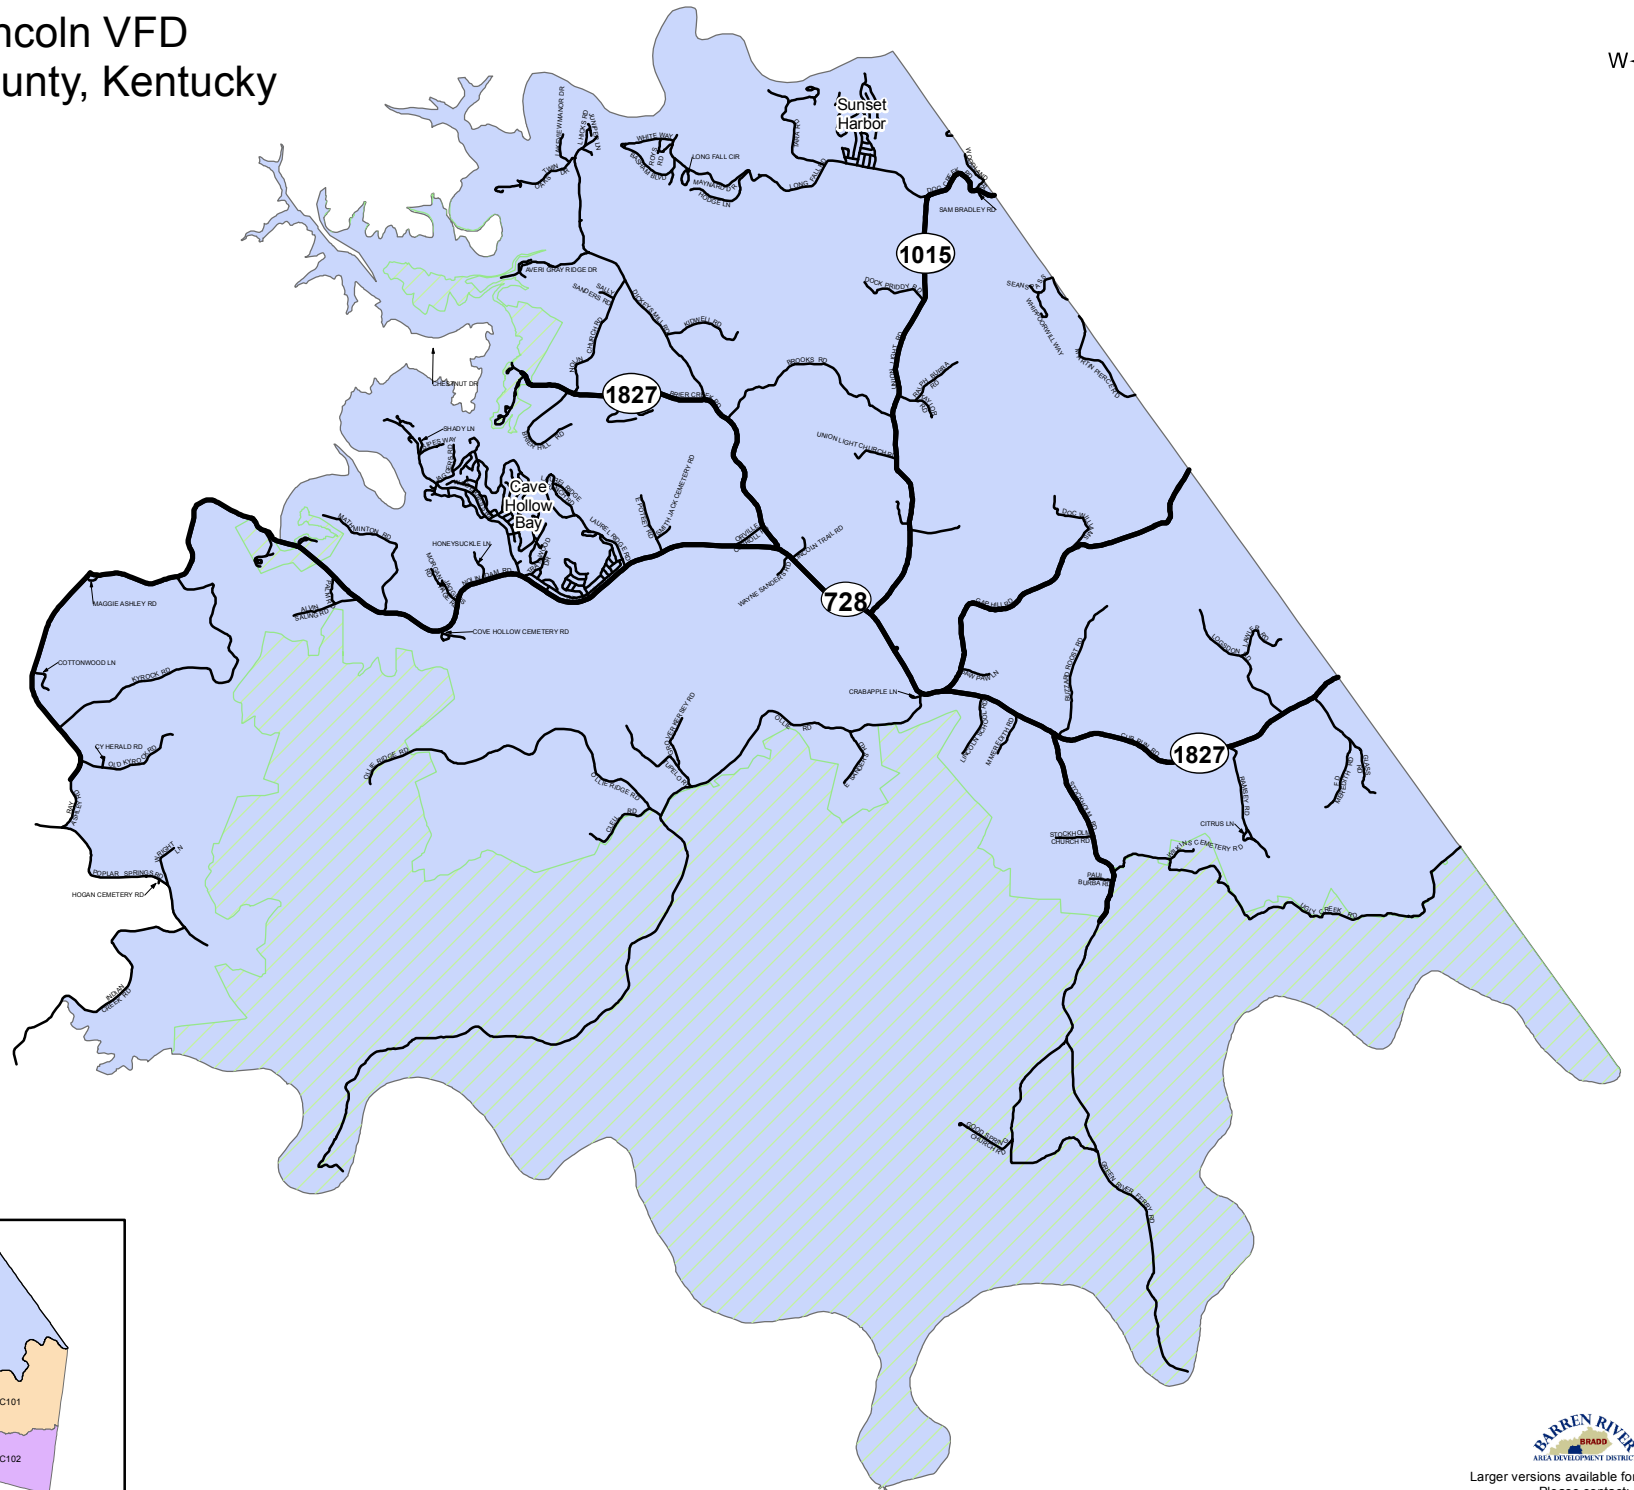

E101 - Lincoln VFD Edmonson County, Kentucky

Edmonson County

Larger versions available for purchase.
Please contact:
Kim Morrow, GIS Manager @ 270-781-2381